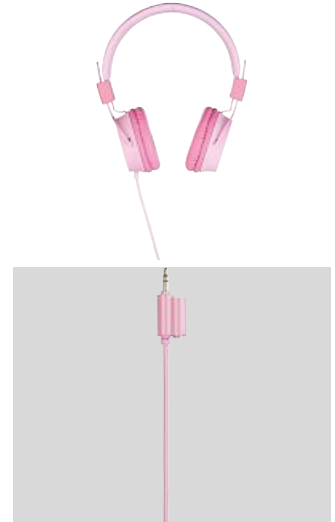

THOMSON

Headphones Wired „HED8100 for Children, with cable, Volume limit“, On-Ear

Connection	3.5 mm Jack Plug
Cable Length	1.2 m

- Children's sensitive ears are protected by a limitation of the sound pressure to max. 85 dB
- With share plug: to connect a 2nd set of headphones, ideal for listening to a radio play together
- Single-sided cable guide avoids tangled cables and enhances wearing / carrying comfort
- Inclinable ear pads adapt to the shape of the ear without causing pressure on the ears
- Padded head band: ensuring no head pressure
- Size-adjustable headphones adapt perfectly to the head shape of the child
- Space-saving for transport and can be folded together for storage

Pink				00132503
		4	HB