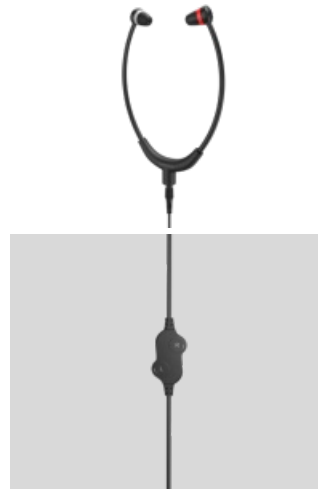

White				00132633
	10	SC		

THOMSON

Headset Wired "EAR3008, Piccolino", In-Ear

Connection	3.5 mm Jack Plug
Cable Length	1.2 m

- Extra-lightweight headphones that can barely be felt while wearing
- Flexible silicone headphones housing for extremely comfortable wearing, does not press on the ear when lying down, for example
- Scratch-resistant, resilient silicone housing (earphones and plug)
- Easy cleaning
- Perfect for out and about thanks to the headset function
- Integrated telephony function with call pick-up and microphone for smartphones
- Remote function for controlling music (Pause/Play/Forward/Rewind), if supported by the telephone
- Passive noise cancellation screens out external noise
- Gold-plated plug

Black				00132632
	10	SC		

Headphones Wired

THOMSON

"Steto" HED4408 TV Head- phones, In-ear, Chin Strap, Separate Volume Control

Connection	3.5 mm Jack Plug, 6.35 mm Jack Plug
Cable Length	8 m

- Extra-long cable (8 m), especially designed for connecting to TVs or HiFi systems
- Convenient cable-mounted volume control
- With a gold-plated 6.35 mm adapter e.g. for connection to a hifi system
- Gold-plated jack plug ensures secure signal transmission and thus better audio quality
- Lightweight for ultra portability
- Ideal headphones for best-agers with easy operation and high wearing comfort
- The volume control works independently of the settings on the TV, e.g. for a second user
- Free choice of the connecting plug with 3.5 and 6.3 mm jack plug adapter
- Headphones with chin strap are more comfortable for older people to wear since they do not exert any unpleasant pressure on the head
- Silicone earplugs are comfortable for glasses wearers since there are no cups around the ear which press against the arms of their glasses
- Stethoscope version is especially lightweight, yet sits firmly in the ear