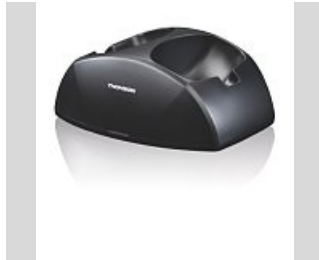

THOMSON

WHP3321BK „Optical Input“ TV Wireless Headphones, Over-Ear, with Charg. St.

Colour	Black/Silver
Connection	3.5 mm Jack Plug
Frequency Range	20 Hz - 20 kHz
Impedance	32 Ω
Range	100 m
Transmission Frequency	863 MHz
Material	Plastic Material
Sensitivity	107 dB

- Equipped with optical input for even better sound
- Integrated charging function
- Transmitter acts both as a charging and storage station
- Automatic station search
- Volume control and power button with LED display conveniently positioned on the headphones
- Three transmission channels to avoid interference; other radio equipment in the living room is therefore unable to interfere with the wireless music enjoyment
- Maximum frequency stability thanks to PLL system for optimised transmission
- Music playback is possible with ease up to 100 m away from the docking station
- High wearing comfort thanks to padded and mobile earpads

	00131985
	3 HB