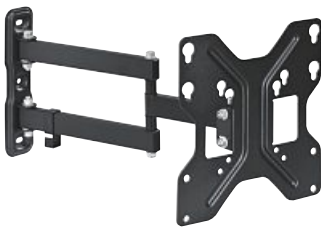

Wall brackets

THOMSON

WAB846 TV Wall Mount, VESA 200x200, tilting/swivelling, 2 arms, 25 - 117 cm

Material	Steel Plate
Maximum Load Capacity	20 kg
Rotation	3 °
Swivel Range	180 °
Tilt +/-	15 / 15 °
VESA (from-to)	75x75 - 200x200
Recommended Screen Size	25 - 117 cm (10" - 46")
Version	Swivelling/Tilting

- With integrated cable management
- For all screens up to VESA 200x200
- Tilt and swivel design, tilt range: +/-15°, can be swivelled by 180° on three joints and two carrier arms
- With keyhole suspension for easy attachment of the TV

Black				00132401
	10	SC