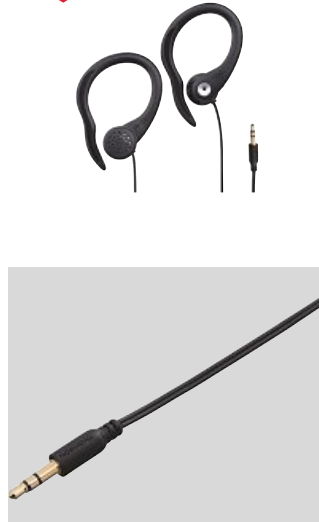

Beige	00132507
4	HB

Headset Wired

THOMSON

Headset Wired „HED2207, microphone, foldable, ribbon cable”, On-Ear closed

Connection	3.5 mm Jack Plug
Cable Length	1.2 m

- Integrated phone function with call answer button and microphone for smartphones
- Gold-plated jack plug ensures secure signal transmission and thus better audio quality
- Padded ear cushions for comfortable wearing
- Remote function for music control (pause/play/forward/back) if supported by the telephone
- Inclined and rotating earpads for better adjustment to the head
- Flat and foldable headphones for space-saving storage
- Twist-free ribbon cable
- Adjustable headband for size adaptation

White	00132629
10	SC

ON- & OVER-EAR-HEADPHONES

THOMSON

Headset Wired „HED2207, microphone, foldable, ribbon cable“, On-Ear closed

Connection	3.5 mm Jack Plug
Cable Length	1.2 m

- Integrated phone function with call answer button and microphone for smartphones
- Gold-plated jack plug ensures secure signal transmission and thus better audio quality
- Padded ear cushions for comfortable wearing
- Remote function for music control (pause/play/forward/back) if supported by the telephone
- Inclinable and rotating earpads for better adjustment to the head
- Flat and foldable headphones for space-saving storage
- Twist-free ribbon cable
- Adjustable headband for size adaptation

Black				00132623
		10	SC	

Headphones Wired

THOMSON

EAR5105 Headphones, Earbuds, Ear Hooks, black

Connection	3.5 mm Jack Plug
Cable Length	1.2 m

- Gold-plated jack plug ensures secure signal transmission and thus better audio quality
- Perfect fit during sporting activities
- Elastic silicone sports hook for optimised, light fit