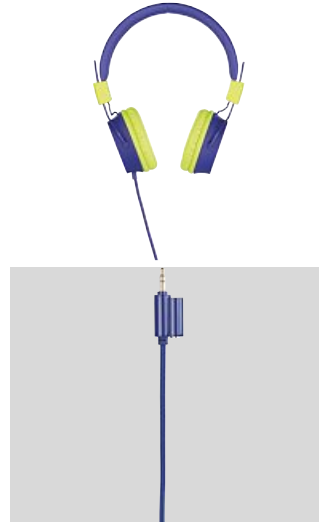

THOMSON

Headphones Wired „HED8100 for Children, with cable, Volume limit“, On-Ear

Connection	3.5 mm Jack Plug
Cable Length	1.2 m

- Children's sensitive ears are protected by a limitation of the sound pressure to max. 85 dB
- With share plug: to connect a 2nd set of headphones, ideal for listening to a radio play together
- Single-sided cable guide avoids tangled cables and enhances wearing / carrying comfort
- Inclinable ear pads adapt to the shape of the ear without causing pressure on the ears
- Padded head band: ensuring no head pressure
- Size-adjustable headphones adapt perfectly to the head shape of the child
- Space-saving for transport and can be folded together for storage

Blue, Green				00132504
		4	HB